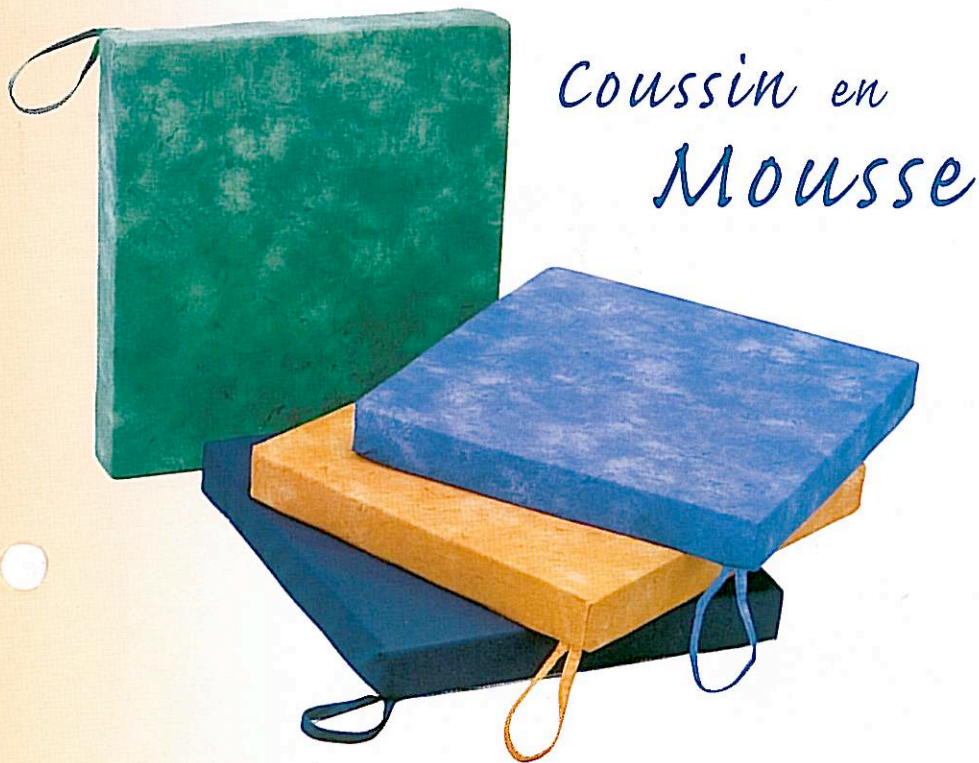

Coussins Confort

Coussin en
Mousse

Conseils d'entretien

- HOUSSE tissu complète : 95° C
- HOUSSE tissu + antiglisse : 30° C
- MOUSSE : eau savonneuse

POUR LE SIÈGE	DIMENSIONS	Dominante BLEUE		Dominante VERTE		Dominante ORANGE		Imperméable MARINE		Dominante NOIRE	
		tout tissu	tissu+ antiglisse	tout tissu	tissu+ antiglisse	tout tissu	tissu+ antiglisse	tout tissu	tissu+ antiglisse	tout tissu	tissu+ antiglisse
Pers. - 60 Kg (mousse 28Kg/m3)	38 x 40 x 6 cm	03/2720B	03/2721B	03/2720V	03/2721V	03/2720O	03/2721O	03/2720M	03/2721M	03/2720N	03/2721N
	43 x 43 x 6 cm	03/2725B	03/2726B	03/2725V	03/2726V	03/2725O	03/2726O	03/2725M	03/2726M	03/2725N	03/2726N
	45 x 43 x 6 cm	03/2730B	03/2731B	03/2730V	03/2731V	03/2730O	03/2731O	03/2730M	03/2731M	03/2730N	03/2731N
Pers. +60 Kg (mousse 36Kg/m3)	38 x 40 x 6 cm	03/2735B	03/2736B	03/2735V	03/2736V	03/2735O	03/2736O	03/2735M	03/2736M	03/2735N	03/2736N
	43 x 43 x 6 cm	03/2740B	03/2741B	03/2740V	03/2741V	03/2740O	03/2741O	03/2740M	03/2741M	03/2740N	03/2741N
	45 x 43 x 6 cm	03/2745B	03/2746B	03/2745V	03/2746V	03/2745O	03/2746O	03/2745M	03/2746M	03/2745N	03/2746N
Coussin incliné (mousse 36Kg/m3)	38 x 40 x 8/4 cm		03/2751B		03/2751V		03/2751O		03/2751M		03/2751N
	43 x 43 x 8/4 cm		03/2756B		03/2756V		03/2756O		03/2756M		03/2756N
	45 x 43 x 8/4 cm		03/2761B		03/2761V		03/2761O		03/2761M		03/2761N
POUR LE DOSSIER (mousse 28Kg/m3)	38 x 40 x 3 cm	03/2750B		03/2750V		03/2750O		03/2750M		03/2750N	
	42 x 40 x 3 cm	03/2755B		03/2755V		03/2755O		03/2755M		03/2755N	
	45 x 40 x 3 cm	03/2760B		03/2760V		03/2760O		03/2760M		03/2760N	