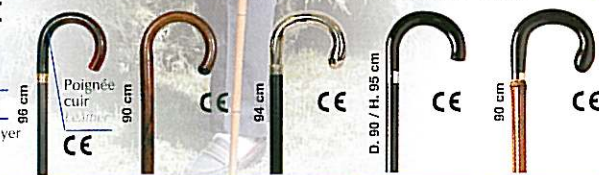

### Poignée "Allemande" "Metal Ring" Handle

### Poignée courbe "Virole métal" Curved handle with "Metal Ring"

- REF. C145**  
Finition : Vernis teinte noyer / Finish : walnut varnish
- REF. C29**  
Finition : Vernis teinte noyer / Finish : walnut varnish
- REF. C175**  
Homme / Gentleman's
- REF. 90 H-D**  
Femme / Lady's
- REF. 96**  
Essence : bambou  
Bamboo coloured