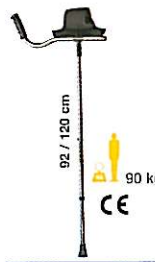

REF. C15

- Canne pour arthritique
  Arthritic crutch