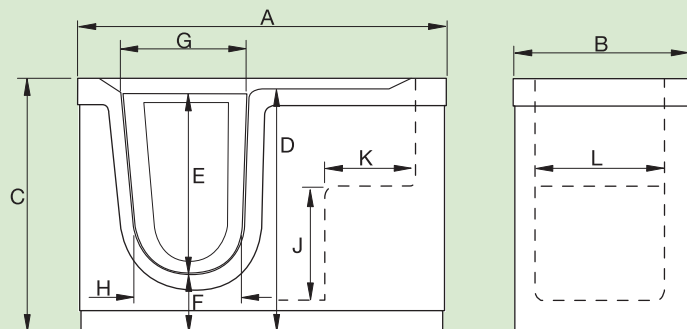

Walk-in Bath

Independent, easy bathing for the home

High quality design combined with attractive styling help to make bathing easy and enjoyable.

Additional benefits

- Inward opening door with watertight seal
- Low access into the bath - 230mm (9")
- Twin waste outlets for quick drainage, with levers for ease of operation
- Simple installation on wooden or concrete floors
- Fits into a 1500mm (5') or 1700mm (5'6") bath space.
- Five standard colours - other colours to order
- Low level textured floor surface for added safety
- Convenient seat height

Built-in towel rail

Convenient seat height

Please contact your local distributor

Walk-in Bath

A	B	C	D	E	F	G	H	J	K	L
1335	660	965	925	695	230	455	425	390	380	480

Dimensions shown are in mm and for guidance only