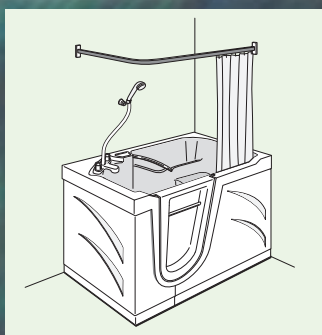

Walk-in Bath

Independent, easy bathing for the home

High quality design combined with attractive styling help to make bathing easy and enjoyable.

Additional benefits

- Inward opening door with watertight seal
- Low access into the bath - 230mm (9")
- Twin waste outlets for quick drainage, with levers for ease of operation
- Simple installation on wooden or concrete floors
- Fits into a 1500mm (5') or 1700mm (5'6") bath space.
- Five standard colours - other colours to order
- Low level textured floor surface for added safety
- Convenient seat height

Easy to use door lock

Handy assistance rail

Bath shower mixer

Walk-in Bath

Independent, easy bathing for the home

Additional Benefits

- Ergonomic & stylish integral grab rail
- Anti-scalding thermostatic blending valve (meets TMV3 regulation)

Enhanced Bathing Options

- Mixer tap or shower/mixer
- Curtain rail and shower curtain
- Hydrotherapy Spa Option
- Extended Warranty

All of the above as extra cost options

Low and easy access

Inward opening watertight door