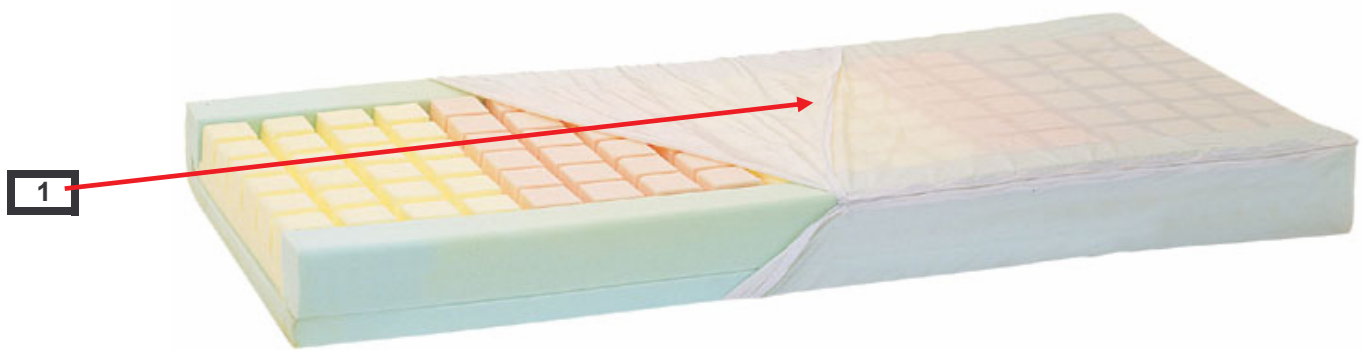

## Matelas gaufrier Multi-portance W3001002001

	REFERENCE	DESIGNATION	
1	<b>WW30010001A</b>	HOUSSE PU MATELAS MULTIPOINTANC	LOOSE COVER PU OF MULTI- LOAD BEARING WAFFLE MATTRESS
2	<b>WW30010002A</b>	HOUSSE PVC MATELAS M.PORTANCE	LOOSE COVER PVC OF MULTI- LOAD BEARING WAFFLE