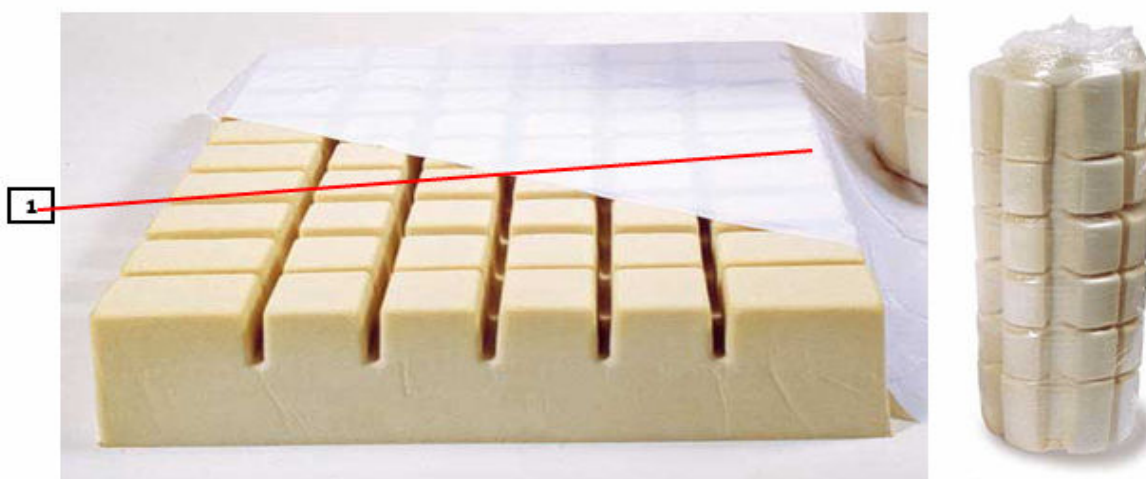

Matelas gaufrier mono-portance W3000001001

	REFERENCE	DESIGNATION	
1	WW30000001A	ALESE PROTEC IMPERM.MONOPORTANCE	Hypoallergenic PVC mattress Cover
2	W3004002001	DRAP HOUSSE 88X195X17	Breathable impermable polyurethane cove